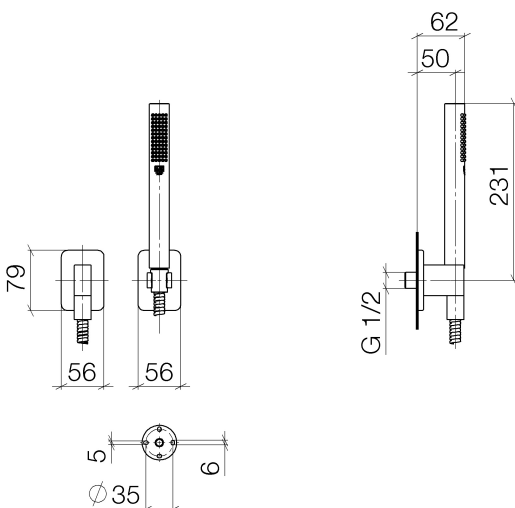

Bathtub - LULU

Hand shower set with individual flanges - polished chrome

Article number: 27 808 710-00 0010

- Standard spray mode
- Descaling system
- 3/8" Shower outlet
- Flange for wall elbow 3-1/8" x 2-1/8"
- Wall bracket with flange 3-1/8" x 2-1/8"
- Metal shower hose 49-1/4" with anti-twist device
- 1/2" wall elbow
- Water flow rate limited to max. 1.8 gpm
- Internal backflow preventer.

polished chrome

Accessory is required for this item.

Dimensional drawing

Bathtub - LULU
Hand shower set with individual flanges - polished chrome
Article number: 27 808 710-00 0010

All dimensions in mm / inch = mm x 0,0394

Flow rate chart

Bathtub - LULU
Hand shower set with individual flanges - polished chrome
Article number: 27 808 710-00 0010

Other surface finishes

platinum matte
27 808 710-06 0010

More custom finish options are available via special production (xTra Service). Please see our finish matrix for availability and pricing or contact a Dornbracht representative.

Required article

35 080 970-90 0010
Rough-in adapter -

Spare parts list

Number	Item Number	Designation	Number of units
--------	-------------	-------------	-----------------