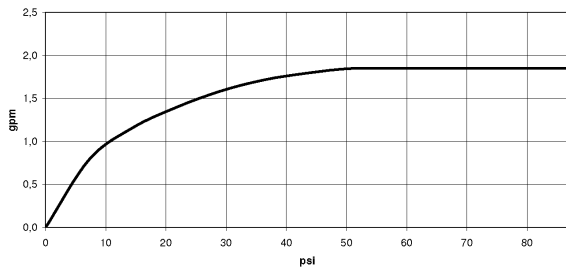

Bathtub - LULU

Hand shower set with individual flanges - polished chrome

Article number: 27 808 710-00 0010

- Standard spray mode
- Descaling system
- 3/8" Shower outlet
- Flange for wall elbow 3-1/8" x 2-1/8"
- Wall bracket with flange 3-1/8" x 2-1/8"
- Metal shower hose 49-1/4" with anti-twist device
- 1/2" wall elbow
- Water flow rate limited to max. 1.8 gpm
- Internal backflow preventer.

polished chrome

Accessory is required for this item.

Dimensional drawing

Bathtub - LULU
Hand shower set with individual flanges - polished chrome
Article number: 27 808 710-00 0010

All dimensions in mm / inch = mm x 0,0394

Flow rate chart

Bathtub - LULU
Hand shower set with individual flanges - polished chrome
Article number: 27 808 710-00 0010

Other surface finishes

platinum matte
27 808 710-06 0010

More custom finish options are available via special production (xTra Service). Please see our finish matrix for availability and pricing or contact a Dornbracht representative.